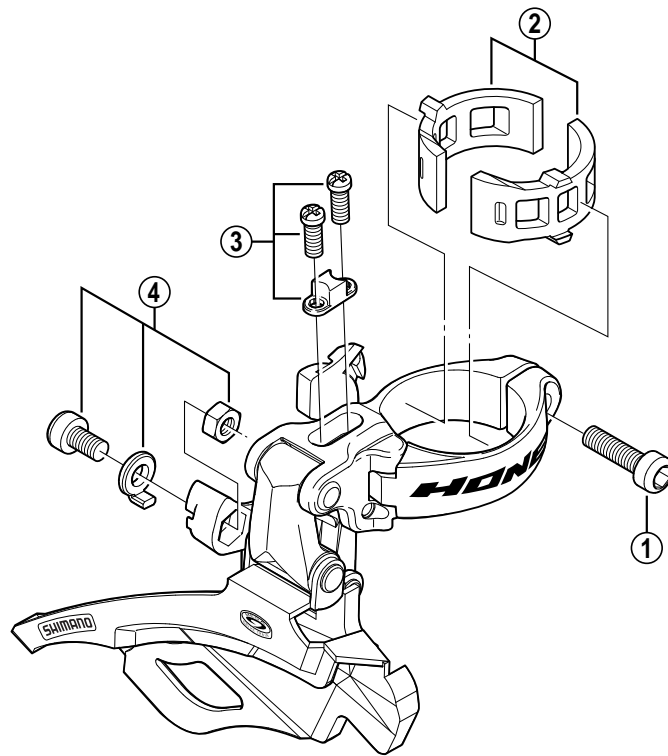

HONE Front Derailleur FD-M601

ITEM NO.	SHIMANO CODE NO.	DESCRIPTION
1	Y-5BG07000	Clamp Bolt (M5 x 18.5)
* 2	Y-57Y 98010	SM-AD16S Clamp Band Adapters for S-size / ϕ 28.6 mm (1-1/8")
* 2	Y-57Y 98020	SM-AD16M Clamp Band Adapters for M-size / ϕ 31.8 mm (1-1/4")
* 3	Y-5JZ 98020	Stroke Adjust Screws (M4 x 10) & Plate
4	Y-5J7 98010	Cable Fixing Bolt Unit (M5 x 10.5)

0602-2351A

Specifications are subject to change without notice.

SHIMANO